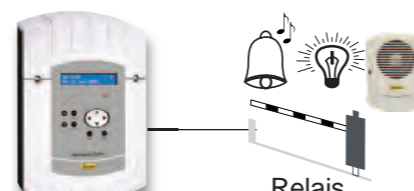

Main benefits

- Wireless (DHF) and wired time distribution
- NTP (Network Time Protocol) server (SIGMA MOD)
- Circuit programming in various modes: weekly, bank day, holidays, and special days, astronomic or periodic
- Circuit controlled through wireless or wired connection

3 models (Rack ou mural) :

1 - SIGMA - H (hour)

Time distribution :
Time outputs : impulse, AFNOR

2 - SIGMA - P (Programmer)

Time distribution :
Time outputs : impulse, AFNOR

Time programming :
- Wired relays,
- Wireless bell and relay systems