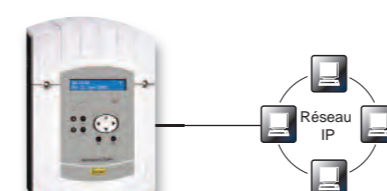

3 models (Rack ou mural) :

1 - SIGMA - H (hour)

Time distribution :
Time outputs : impulse, AFNOR

2 - SIGMA - P (Programmer)

Time distribution :
Time outputs : impulse, AFNOR

Time programming :
- Wired relays,
- Wireless bell and relay systems

3 - SIGMA - MOD (modular)

Time distribution :
Time outputs : impulse, AFNOR

Time programming :
- Wired relays,
- Wireless bell and relay systems
Client/serveur NTP

MELODYS SOUNDER

Amplified MELODYS Sounder