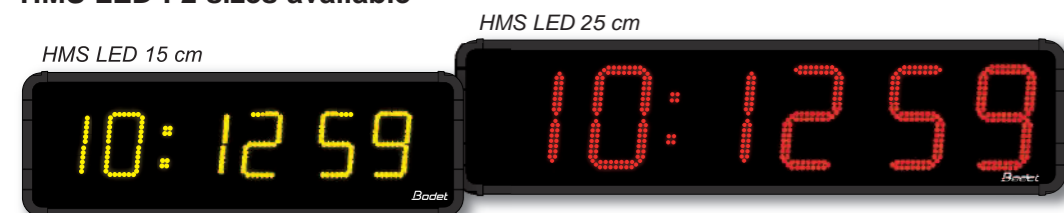

LED DIGITAL CLOCKS - OUTDOOR

HMT LED : 4 sizes available

Available colours

HMS LED : 2 sizes available

Wireless remote control

TOWER CLOCKS - OUTDOOR

Dial diameter 0,5 to 7 meters.

Synchronised by radio or GPS antenna