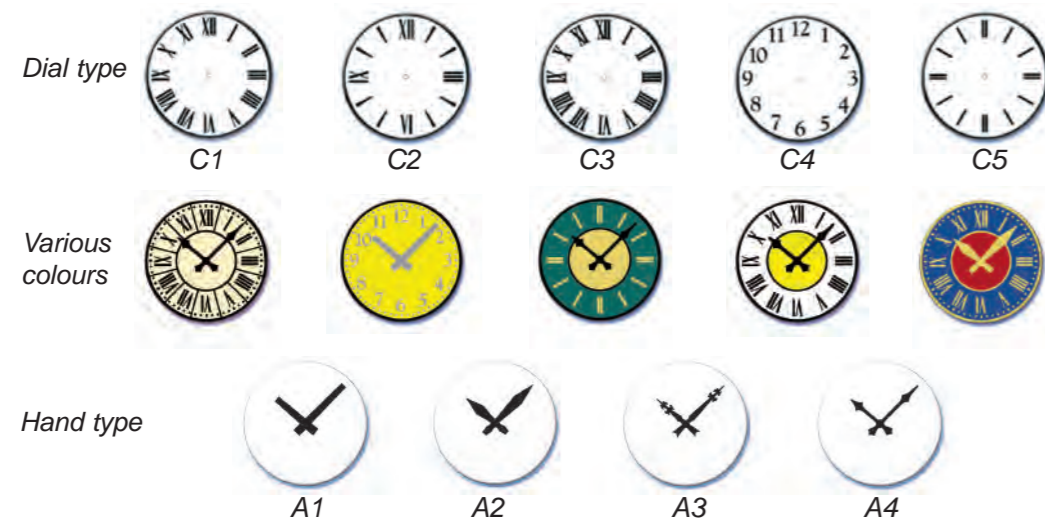

TOWER CLOCKS - OUTDOOR

Make your own clock