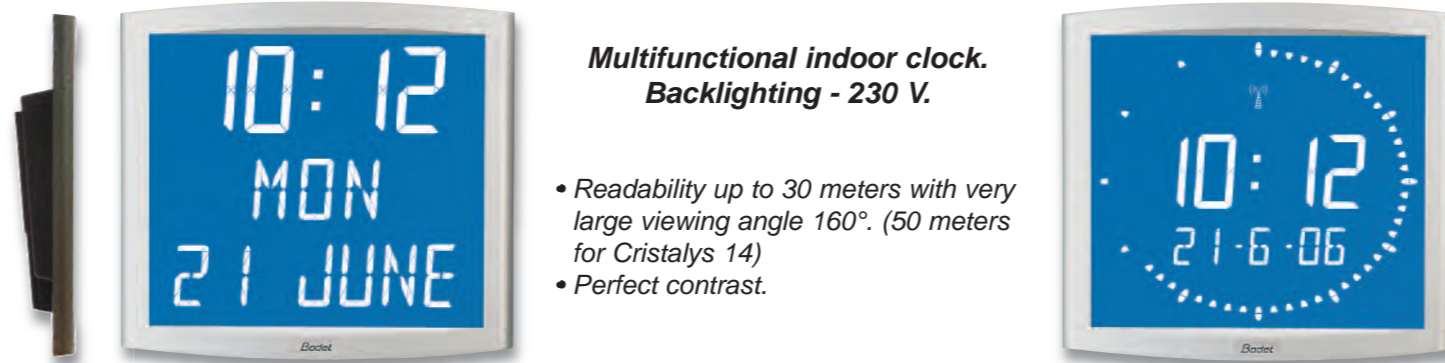

LED DIGITAL CLOCKS

LCD DIGITAL CLOCKS

Cristalys

Multifunctional indoor clock. Power supply with batteries, autonomy over 3 years

Cristalys Date
Time and date.
7 cm digits.

Cristalys Ellipse
Hour-second-calendar.
6 cm digits.

Cristalys 14
Time, date or temperature.
14 cm digits.

Opalys

Multifunctional indoor clock.
Backlighting - 230 V.

Opalys Date
Time and date.
7 cm digits.

Opalys Ellipse
Hour-second-calendar.
6 cm digits.

Opalys 14
Time, date or temperature.
14 cm digits.