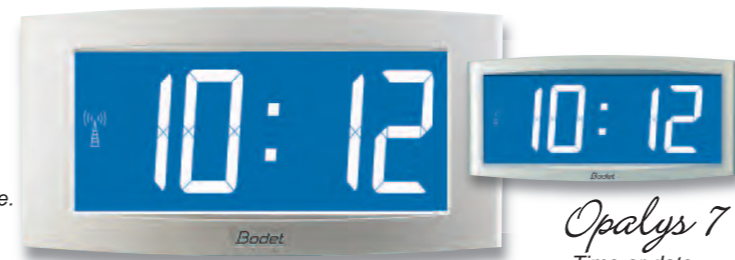

Cristalys 14
Time, date or temperature.
14 cm digits.

Opalys

Multifunctional indoor clock.
Backlighting - 230 V.

Opalys Date
Time and date.
7 cm digits.

Opalys Ellipse
Hour-second-calendar.
6 cm digits.

Opalys 14
Time, date or temperature.
14 cm digits.