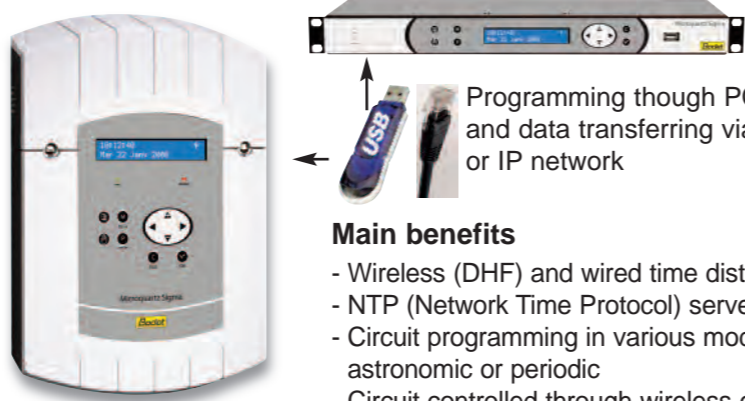

MASTER CLOCKS