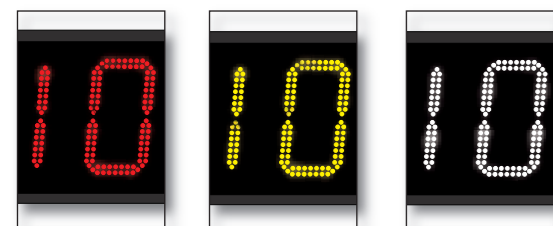

LED DIGITAL CLOCKS - OUTDOOR

HMT LED : 4 sizes available

Available colours

HMS LED : 2 sizes available

Wireless remote control

TOWER CLOCKS - OUTDOOR

Dial diameter 0,5 to 7 meters.

Synchronised by radio or GPS antenna