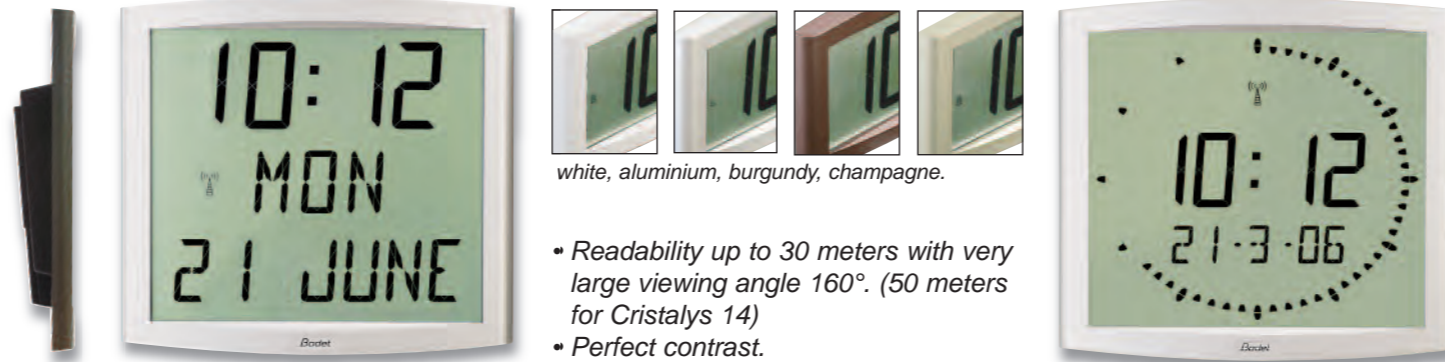

LED DIGITAL CLOCKS

LCD DIGITAL CLOCKS

Cristalys

Multifunctional indoor clock. Power supply with batteries, autonomy over 3 years

Cristalys Date
Time and date.
7 cm digits.

Cristalys Ellipse
Hour-second-calendar.
6 cm digits.